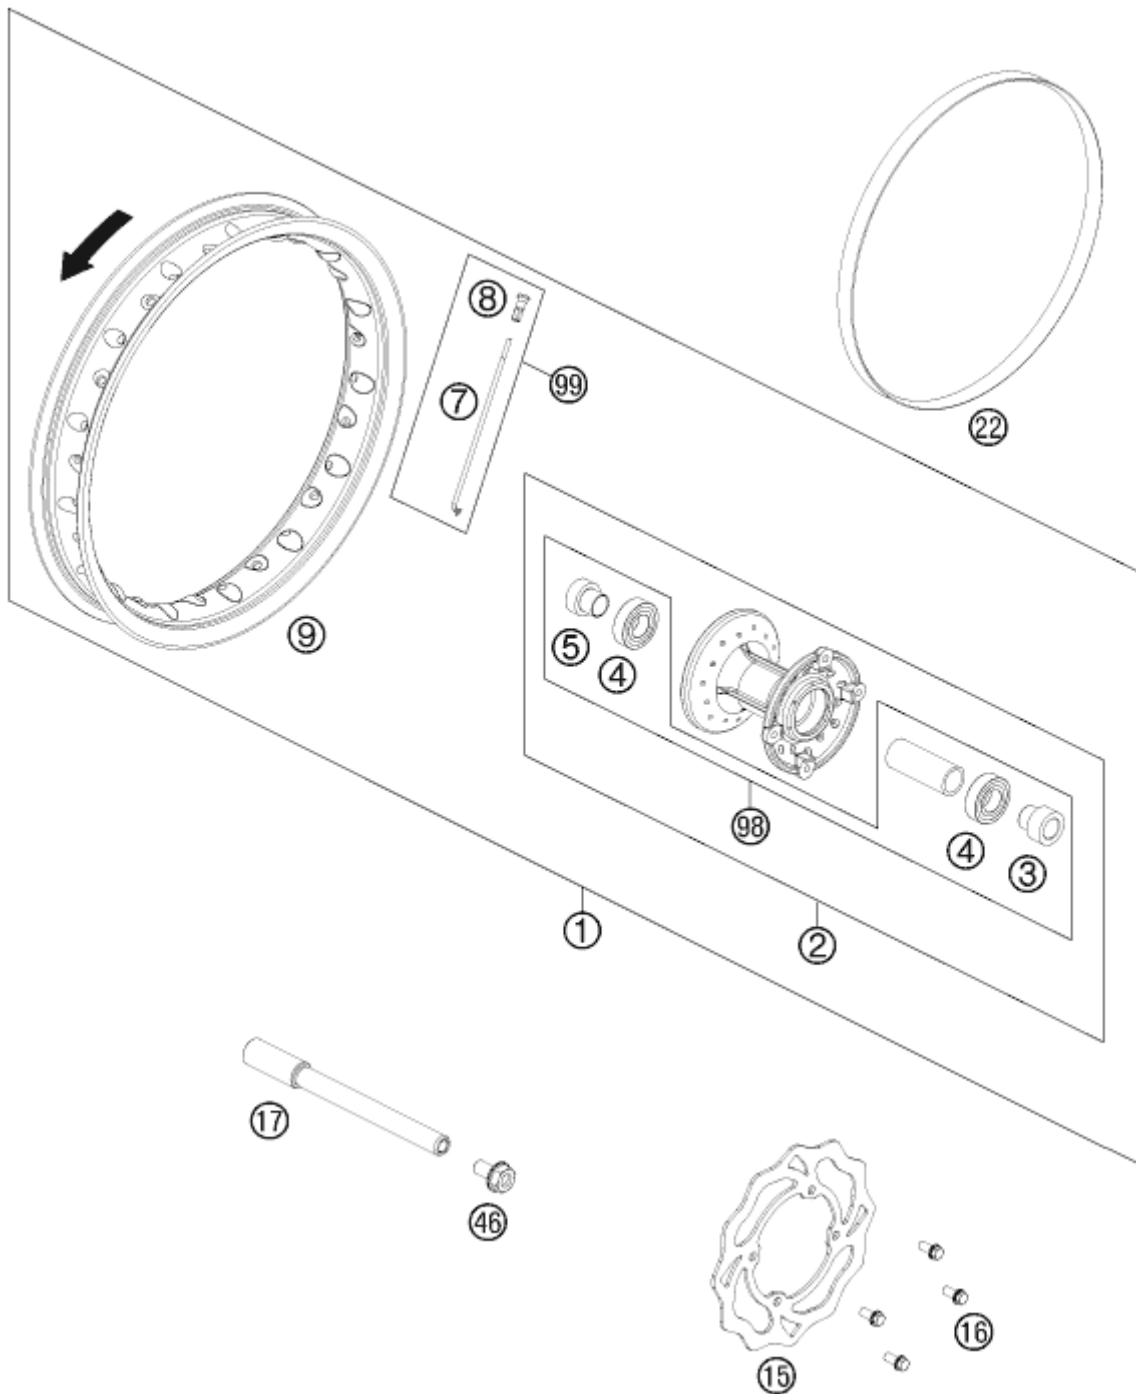

50 SX <2017> <EU> <F6001Q4>
FRONT WHEEL
C134520911

Pos	Item Number	Description	Qty
1	45209001244	FRONT WHEEL 50 SX 2012	1
2	45209010044	FRONT WHEEL HUB CPL.	1
3	45209012000	SPACER BUSHING LEFT	1
4	0625060037	GR.BALL BEAR. 6003-2RSH/C3HMTF	2
5	45209013000	SPACER BUSHING RIGHT	1
7	45209071126	SPOKE 3X126C.110°C.5 Zinc 2012	28
8	46210072000	SPOKE NIPPLE ALU	28
9	4520907020030	FRONT RIM 12"X1,5 SCHW.'12	1
15	45209060000	BRAKE DISC FRONT JUN/SEN 09	1
16	59009062013	SPECIAL SCREW M6X13 WS=8 10.9	4
17	45209081000	AXLE FRONT	1

22	45109073100	RIM BAND 12"	1
46	49032011000	HH COLLAR SCREW M10X20 WS=17	1
98	45209015000	FRONT WHEEL REP. KIT 50 SX	0
99	00050000964	SPOKE KIT FRONT 12" '12-'14	0